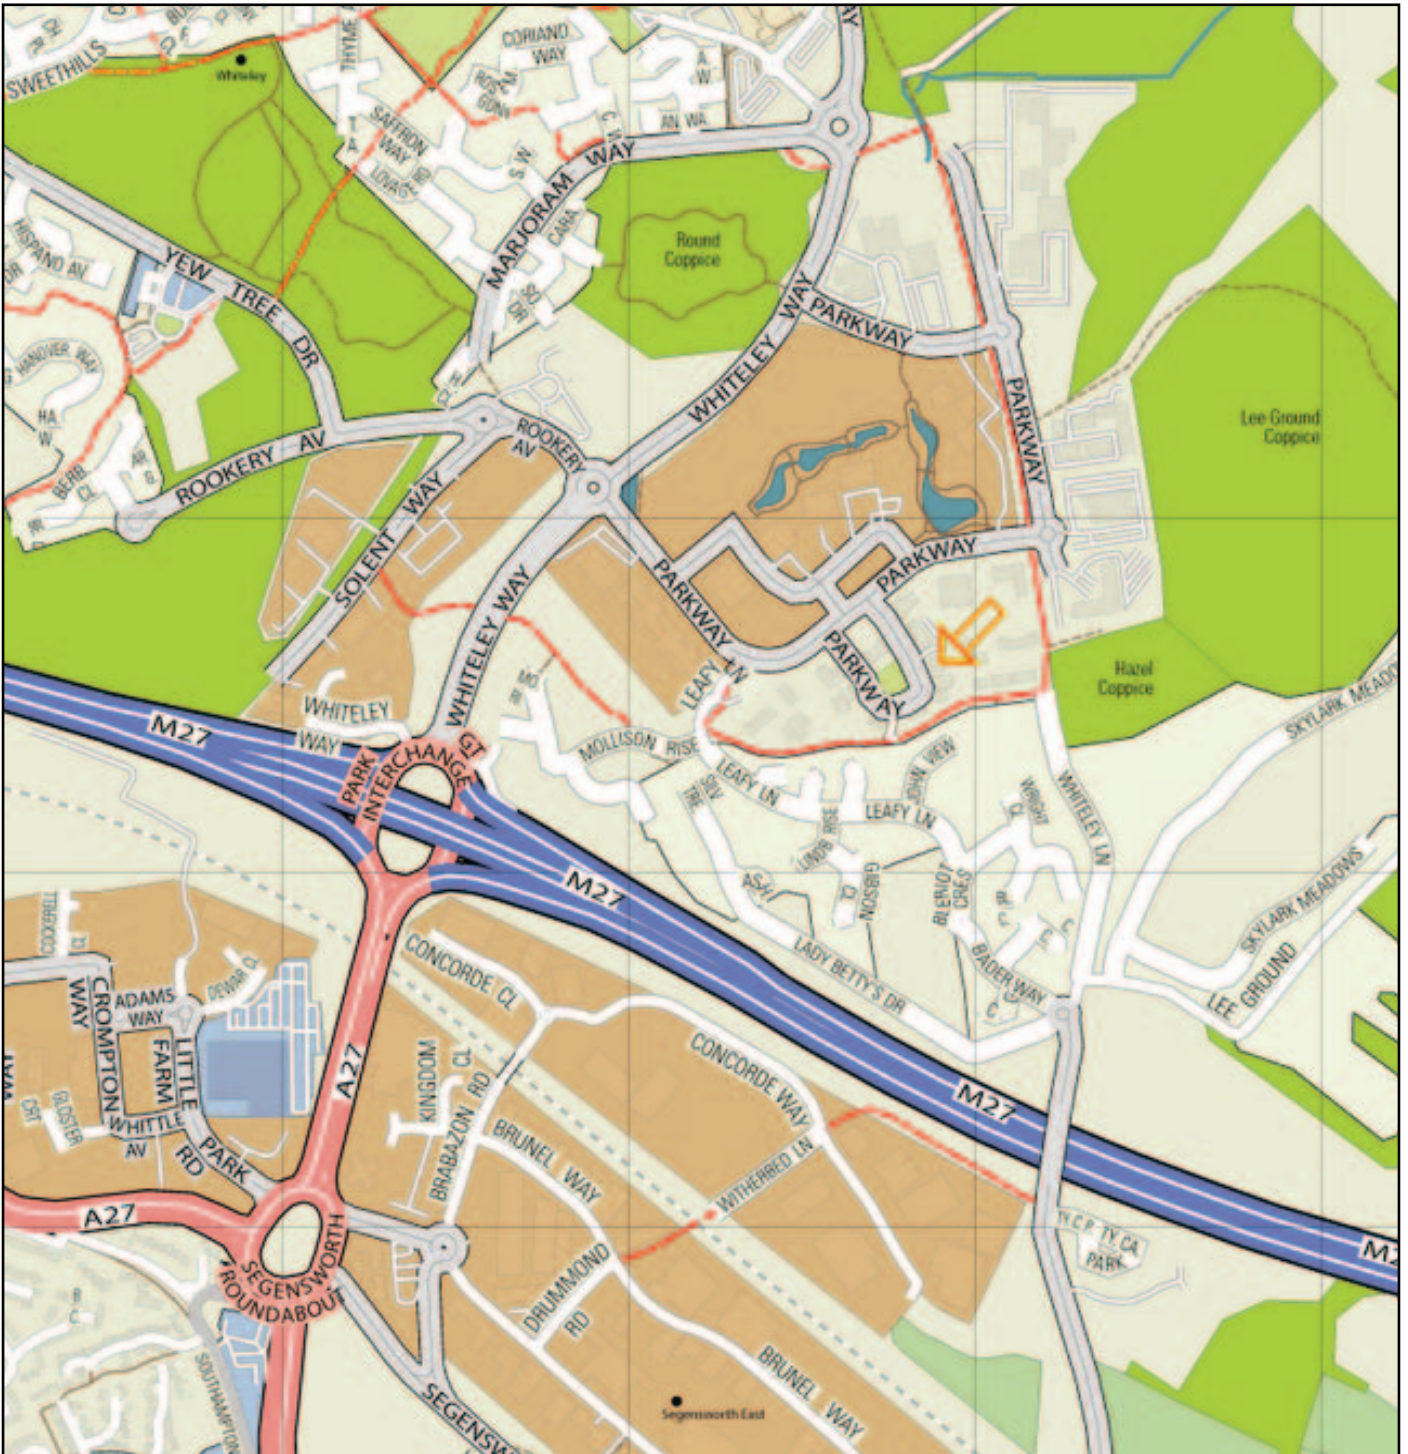

FAREHAM OFFICE (SOUTH-EAST ENGLAND)

Address: 1580 Parkway
Solent Business Park
Whiteley
Fareham
Hampshire
PO15 7AG

Tel: 01489 550 440
Fax: 01489 550 499
Email: post@portbfs.co.uk
Web: www.portbfs.co.uk